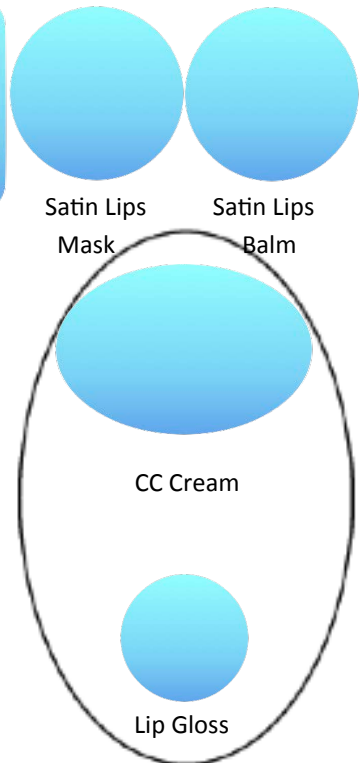

Eye Cream

Satin Lips
Mask

Satin Lips
Balm

MK Men's Skincare
MARY KAY
Applicators & Brushes

Facial Wash

Charcoal Mask

Shave Foam

After Shave Gel

Hydrator

Micro Refine

Pore Minimizer

Eye Cream

Satin Lips
Mask

Satin Lips
Balm

NATURALLY
MARY KAY
Applicators and Brushes

 Purifying Cleanser	 Exfoliating Powder	 Nourishing Oil	 Moisturizing Stick
 Eye Cream	 Micro Refine	 Pore Minimizer	 Foundation Primer

NATURALLY
MARY KAY
Applicators and Brushes

 Purifying Cleanser	 Exfoliating Powder	 Nourishing Oil	 Moisturizing Stick
 Eye Cream	 Micro Refine	 Pore Minimizer	 Foundation Primer

TimeWise Repair Volu-Firm