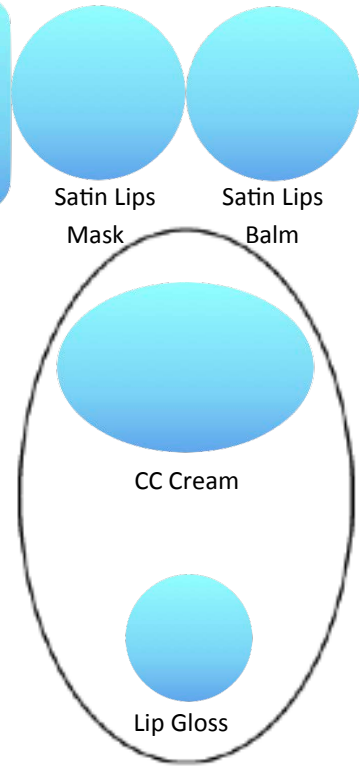

Eye Cream

Satin Lips
Mask

Satin Lips
Balm

MK Men's Skincare
MARY KAY
Applicators & Brushes

Facial Wash

Charcoal Mask

Shave Foam

After Shave Gel

Hydrator

Micro Refine

Pore Minimizer

Eye Cream

Satin Lips
Mask

Satin Lips
Balm

NATURALLY
MARY KAY
Applicators and Brushes

 Purifying Cleanser	 Exfoliating Powder	 Nourishing Oil	 Moisturizing Stick
 Eye Cream	 Micro Refine	 Pore Minimizer	 Foundation Primer

NATURALLY
MARY KAY
Applicators and Brushes

 Purifying Cleanser	 Exfoliating Powder	 Nourishing Oil	 Moisturizing Stick
 Eye Cream	 Micro Refine	 Pore Minimizer	 Foundation Primer

TimeWise Repair Volu-Firm